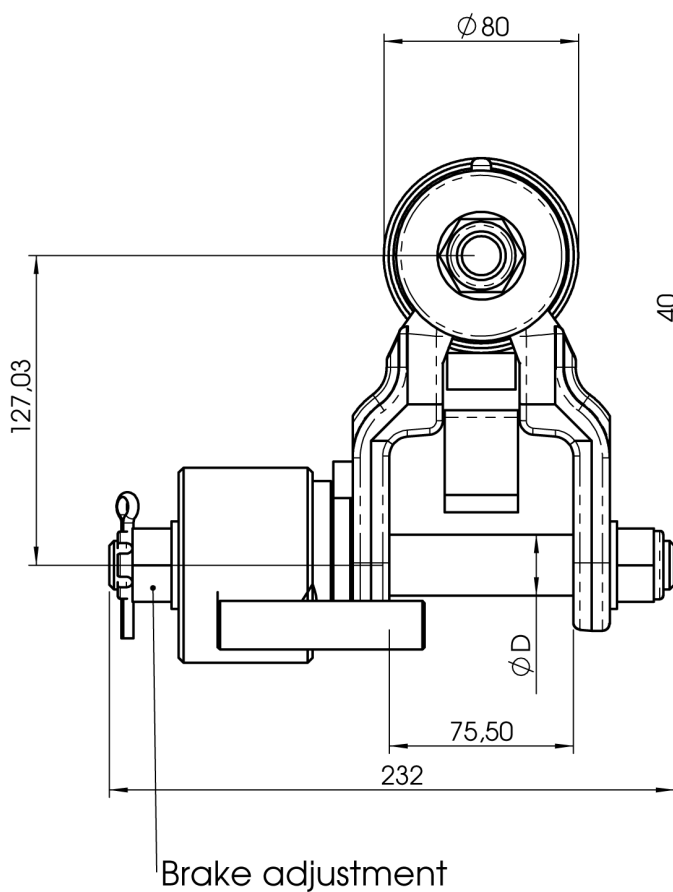

SWING DAMPER FR 7/10/15

Item	Name	Rotator
507000	Double brake link for FR 7	FR 7
510000	Double brake link for FR 10	FR 10
515000	Double brake link for FR 15	FR 15