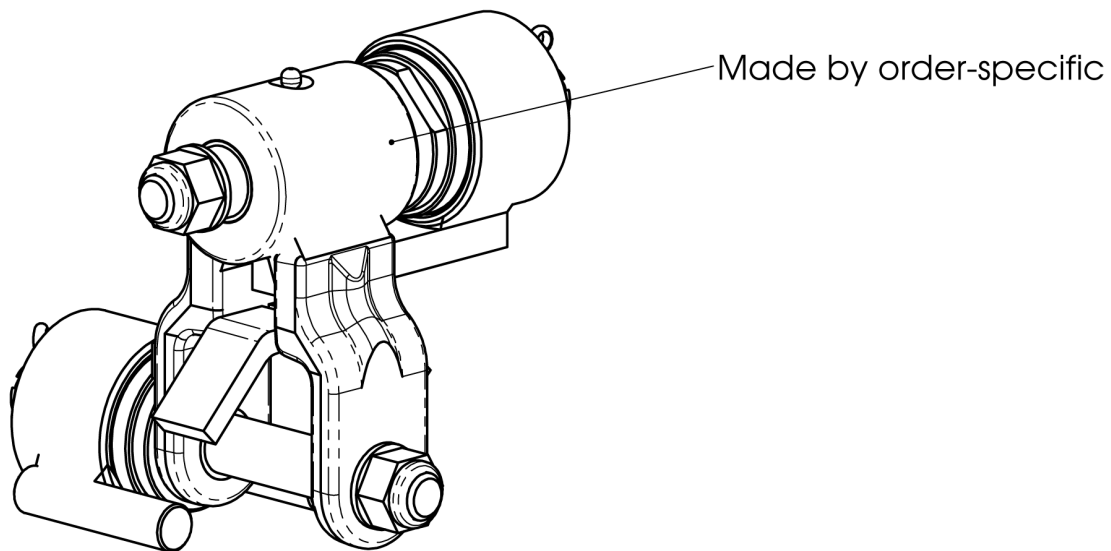

SWING DAMPER FR 7/10/15

Item	Name	Rotator
507000	Double brake link for FR 7	FR 7
510000	Double brake link for FR 10	FR 10
515000	Double brake link for FR 15	FR 15