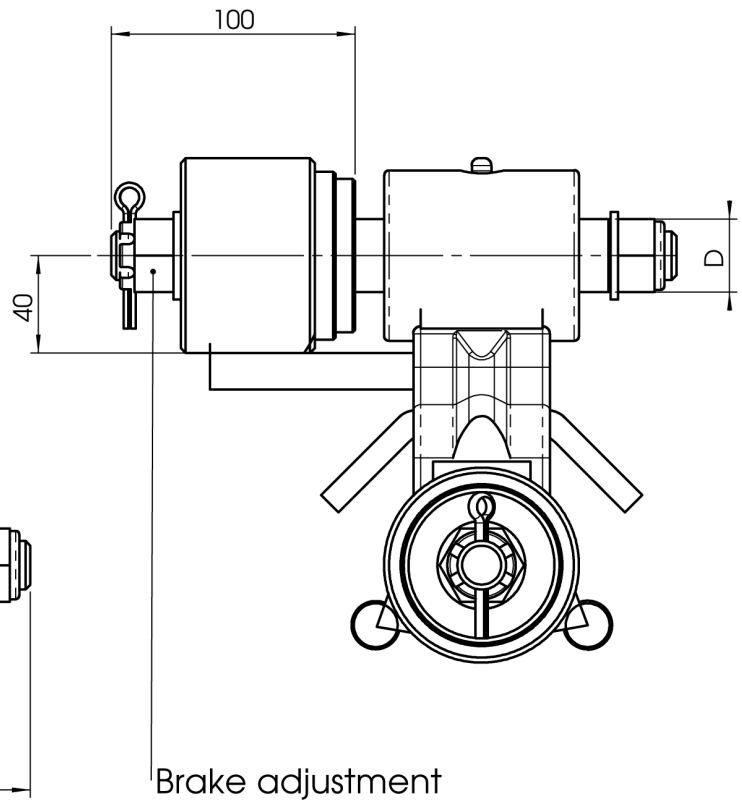

SWING DAMPER FR 7/10/15

Item	Name	Rotator
507000	Double brake link for FR 7	FR 7
510000	Double brake link for FR 10	FR 10
515000	Double brake link for FR 15	FR 15